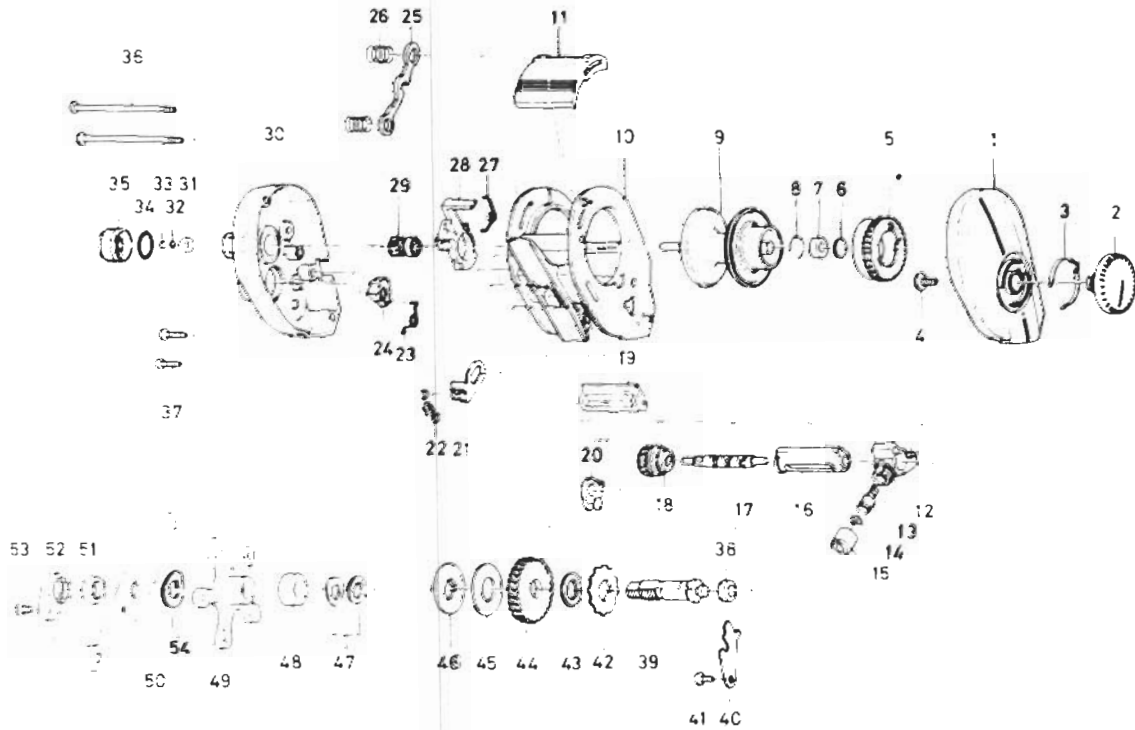

BAITCASTING REEL MA15LG

Key No.	Parts No.	Parts Name	Key No.	Parts No.	Parts Name
1	E 28-5001	Right side plate	28	E 28-4001	Clutch cam
2	E 23-9702	Brake adjusting knob	29	E 28-4201	Pinion gear
3	B 74-7702	Brake click spring	30	E 28-4801	Left side plate
4	E 03-7801	Brake adjusting knob screw	31	E 34-2401	Bushing B
5	E 23-9501	Magnet holder	32	E 16-9201	Spool adjusting cap metal
6	375-7400	Spacer A	33	E 17-0501	Spacer B
7	B 55-0301	Bushing A	34	171-5201	"O" ring A
8	B 42-1601	Bearing retainer A	35	E 23-8401	Cast control cap
9	E 28-5301	Spool assembly	36	E 28-4901	Left side plate screw
10	E 35-2401	Frame assembly	37	E 13-0501	Set plate screw
11	E 28-3701	Clutch lever	38	B 55-0301	Bushing C
12	E 16-6301	Line guide	39	E 23-7501	Drive shaft
13	121-4212	Line guide pawl	40	E 23-7601	Drive shaft retainer
14	375-4100	Line guide washer	41	B 83-4402	Drive shaft retainer screw
15	342-4801	Pawl cap	42	E 32-7701	Anti-reverse ratchet
16	E 28-4701	Level wind guard	43	375-7103	Drive shaft washer
17	E 28-4601	Worm shaft	44	E 28-4401	Drive gear
18	E 20-6001	Worm shaft gear	45	B 36-0202	Drag washer
19	E 28-3501	Line guard	46	B 36-0301	Key washer
20	E 23-8001	Anti-reverse pawl	47	150-8901	Drag spring washer
21	E 28-3901	Clutch trip plate	48	E 34-2301	Spacing sleeve A
22	E 30-6001	Clutch trip plate spring	49	E 23-8701	Star drag
23	E 30-9601	Anti-reverse lever spring	50	E 30-5201	Handle assembly
24	E 30-9501	Anti-reverse lever	51	B 43-3601	Handle nut
25	E 23-7701	Yoke	52	B 43-3902	Handle nut plate
26	E 16-7101	Yoke spring	53	351-1801	Handle nut plate screw
27	E 34-6701	Clutch cam spring	54	150-9001	Friction washer
			55	E 32-6401	Spacing sleeve B