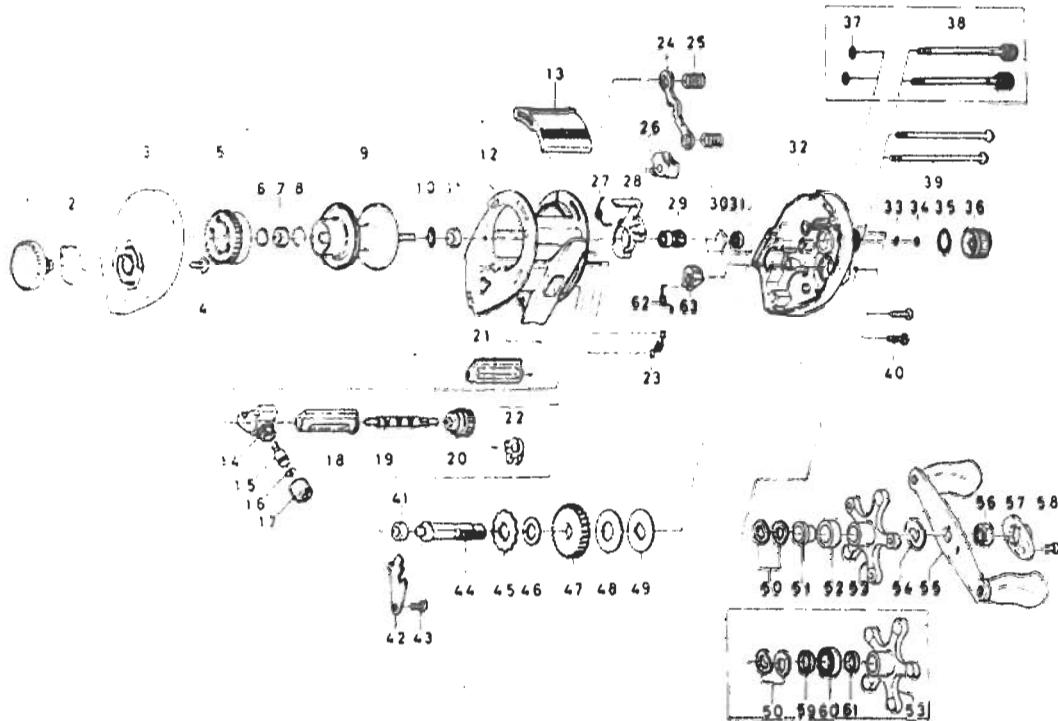

Prices published in these lists have been revised and are subject to further change without notice.

BAITCASTING REEL – MA1000X

Key No.	Part No.	Part Name	Price
1	F15-7403	Brake adjusting knob	2.60
2	F03-2401	Brake click spring	.60
3	F13-7210	Left side plate	8.80
4	B84-2102	Brake adjusting knob screw	.50
5	E23-9501	Magnet holder	2.85
6	375-7400	Spacer A	.60
7	B55-0301	Bushing A	1.15
8	B42-1601	Bearing retainer A	.45
9	F05-4901	Spool assembly	10.00
10	F12-0701	Ball bearing retaining ring	1.15
11	E35-1501	Bushing B	1.15
12	F05-3701	Frame assembly	8.50
13	F05-4001	Clutch lever	1.30
14	E16-6301	Line guide	4.10
15	121-4212	Line guide pawl	2.85
16	375-4101	Line guide washer	.30
17	342-4801	Pawl cap	1.55
18	E31-2001	Level wind guard	1.40
19	E45-1201	Worm shaft	6.85
20	F08-5201	Worm shaft gear	1.55
21	F05-3902	Line guard	1.45
22	E23-8001	Anti-reverse pawl	2.30
23	E16-5801	Clutch trip plate spring	.85
24	E23-7701	Yoke	.85
25	E16-7101	Yoke spring	.60
26	E24-9101	Flipping / casting selector	.70
27	E24-9001	Clutch cam spring	.60
28	E23-7401	Clutch cam	.85