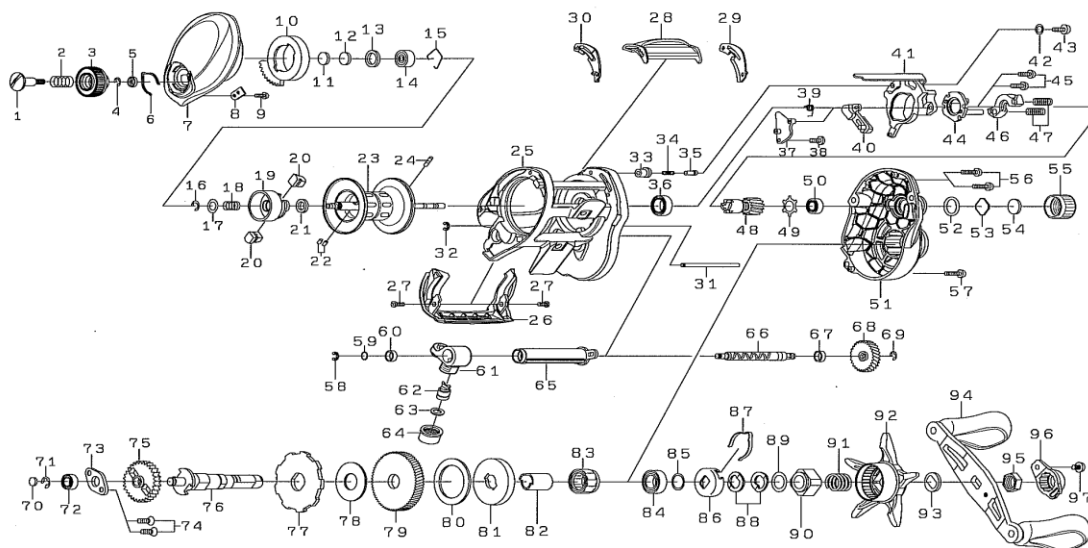

## FUEGO CT 100H/100HS-100XS

Key No.	Part No.	Part Name	Key No.	Part No.	Part Name
1	H93-0401	SET PLT SCREW	58	320-5901	RETAINER
2	E16-7101	BRAKE DIAL SPRING	59	B41-1703	WASHER
3	J21-3703	BRAKE ADJ KNOB	60	G72-0001	WORM SHAFT BEARING
4	B33-9801	BRAKE DIAL RETAINER	61	J47-2101	LEVEL WIND
5	F63-7701	BRAKE DIAL WAHSER	62	121-4212	LINE GUIDE PAWL
6	H66-3401	BRAKE CLICK SPRING	63	373-1303	WASHER
7	H93-0130	LEFT SIDE PLATE	64	F40-2801	PAWL CAP
8	H91-5501	BRAKE DIAL RETAINER	65	J43-2701	LEVEL WIND GUARD
9	G93-9301	FRONT PLATE SCREW	66	J24-3602	WORM SHAFT
10	H93-0502	MAGNET HOLDER	67	G72-0001	WORM SHAFT BEARING
11	375-7406	SPACER	68	H91-0501	WORM GEAR
12	375-7411	SPACER	69	B33-9801	RETAINER
13	G18-5101	SPACER	70	G09-9801	WASHER
14	G51-1503	BALL BEARING	71	320-8002	RETAINER
15	F03-2201	BEARING RETAINER	72	B35-8607	BALL BEARING
16-24	Z02-2784	SPOOL ASSEMBLY	73	H92-8901	PLATE B
25	J33-7912	FRAME	74	E13-4509	SCREW
26	J24-4013	FRONT COVER	75	H91-2701	DRIVE SHAFT GEAR
27	H84-2803	SCREW	76	H91-1601	DRIVE SHAFT
28	J33-5001	CLUTCH LEVER	77	H92-9401	A/R RATCHET
29	H91-5601	CLUTCH LEVER PLT	78	J08-5101	DRIVE SHAFT WASHER
30	H91-5701	CLUTCH LEVER PLT	79	H91-3102	DRIVE GEAR
31	J43-7001	STABILIZER BAR	80	H45-2602	DRAG WASHER
32	H70-4101	RETAINER	81	H91-3201	KEY WASHER
33	H91-0601	COLLAR	82	J37-7801	GEAR SHAFT COLLAR
34	H92-8801	SPRING	83	G81-9801	ROLLER CLUTCH
35	J05-5201	PIN	84	B86-1704	BALL BEARING
36	B86-1704	BALL BEARING	85	B55-3801	WASHER
37	J24-2801	PLATE A	86	F02-8203	CLICK LEAF SPRING HOLDER
38	H29-4101	SCREW	87	F03-2401	BRAKE CLICK SPRING
39	J24-3201	CLUTCH CAM SPRING	88	150-8901	SPRING WASHER
40	J22-1401	CLUTCH TRIP LEVER	89	H92-9501	WASHER
41	J24-2601	CLUTCH CAM PLATE	90	H91-2001	NUT
42	H15-9201	WASHER	91	J01-1901	SPRING
43	352-2501	SCREW	92	H91-1901	STAR DRAG
44	H65-0101	CLUTCH CAM PLATE	93	F57-6601	HANDLE COLLAR
45	B03-2904	SCREW	94	J47-2201	HANDLE ASSEMBLY
46	H92-9001	YOKE	95	H72-3701	HANDLE NUT
47	H58-2001	PINION YOKE SPRING	96	J21-3502	HANDLE CAP
48	H91-3901	PINION GEAR	97	G04-0803	HANDLE CAP SCREW
49	H18-0501	BEARING RETAINER			
50	G43-1102	BALL BEARING			
51	J21-2155	RIGHT SIDE PLATE			
52	B05-5201	O'RING			
53	J21-3101	SPACER			
54	B17-5503	CAP RUBBER WASHER			
55	H21-3601	CAST CONTROL CAP			
56	G04-0820	SIDE PLATE SCREW			
57	G04-0828	SIDE PLATE SCREW			
58	320-5901	RETAINER			
59	B41-1703	WASHER			