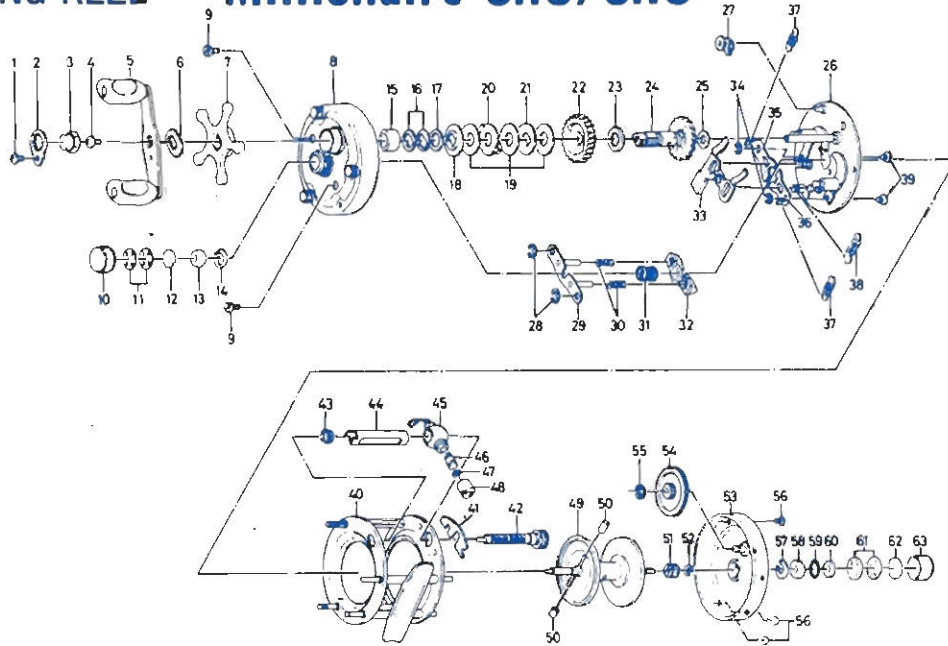

BAITCASTING REEL

Millionaire 5HS/6HS

Key No.	Parts No.	Parts Name
Millionaire 5 HS		
1	353-8301	Handle nut plate screw
2	040-3201	Handle nut plate
3	341-5801	Handle nut
4	353-0701	Handle screw
5	747-1701	Handle
6	150-9001	Handle washer
7	780-9801	Star drag
8	780-9416	Right side cover
9	353-1701	Right side cover screw
10	342-0801	Right spool cap
11	373-7502	Ball bearing ret. washer
12	320-4101	Ball bearing retainer A
13	637-4601	Ball bearing
14	320-6501	Ball bearing ret. ring
15	501-8701	Spacing sleeve
16	150-8901	Spring washer
17	373-7803	Drag washer A
18	376-0001	Drag washer B
19	374-9305	Drag washer C
20	375-8701	Drag washer D
21	374-9401	Drag washer E
22	413-0311	Drive gear
23	374-9303	Gear shaft washer A
24	725-4611	Gear shaft
25	373-7611	Gear shaft washer B
26	780-9501	Set plate
27	770-0301	Anti-reverse claw
28	320-8002	Pinion yoke guide plate ret. ring
29	780-9701	Pinion yoke guide plate
30	143-9311	Pinion yoke spring
31	B24-3101	Pinion gear
32	635-9201	Pinion yoke
33	780-9601	Clutch lever
34	320-8202	Clutch ret. ring
35	040-4701	Clutch stopper plate A

Key No.	Parts No.	Parts Name
36	040-4801	Clutch stopper plate B
37	142-8503	Set plate spring A
38	142-8502	Set plate spring B
39	121-6801	Set plate screw
40	780-9901	Frame
41	151-4111	Worm shaft lock arm
42	710-7711	Worm shaft
43	021-7201	Shield bushing
44	634-6111	Worm shield
45	781-0201	Line guide
46	121-4211	Line guide pin
47	375-0800	Line guide washer
48	341-5901	Line guide nut
49	731-2901	Spool
50	500-8011	Brake collar
51	402-2001	Spool gear
52	320-4202	Spool gear ret. ring
53	781-0326	Left side cover
54	413-0001	Cog wheel
55	320-8002	Cog wheel ret. ring
56	352-4221	Left side cover screw
57	320-6501	Ball bearing ret. ring
58	637-4601	Ball bearing
59	805-5201	"O" ring
60	320-7711	Ball bearing retainer B
61	373-7502	Ball bearing ret. washer
62	374-7221	Rubber washer
63	342-1001	Left spool cap