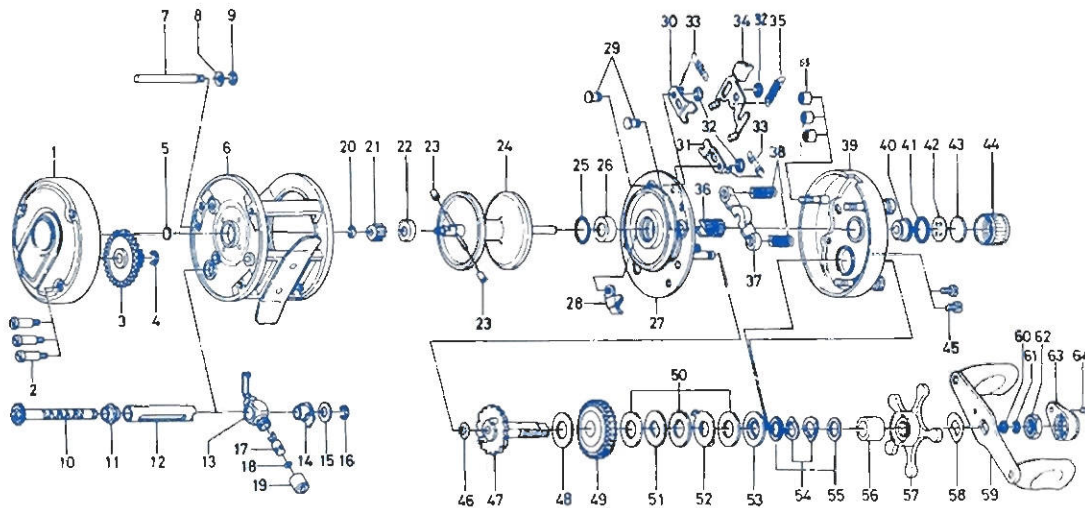

BAITCASTING REEL

Millionaire 3RM & 4HM

Key No.	Parts No.	Parts Name
1	B34-0301	Left side cover
2	B15-1901	Left side cover screw
3	413-0001	Cog wheel
4	320-8002	Cog wheel ret. ring
5	374-9102	Bearing metal washer
6	B33-8701	Frame
7	B10-0401	Frame post
8	373-7611	Frame post spring washer
9	320-5901	Frame post retainer
10	B10-0101	Worm shaft
11	B10-0301	Shield bushing
12	B09-9601	Worm shield
13	B09-9501	Line guide
14	B09-9701	Worm shaft holder
15	373-2700	Worm shaft holder washer
16	320-8002	Worm shaft retainer
17	121-4211	Line guide pin
18	375-0800	Line guide washer
19	341-5901	Line guide nut
20	B33-9801	Spool gear ret. ring
21	B33-9701	Spool gear
22	637-5601	Bearing metal A
23	B35-2701	Brake collar
24	B33-9402	Spool
25	171-1001	"O" ring
26	B10-3801	Bearing metal B
27	B33-6401	Set plate
28	770-0301	Anti-reverse claw
29	121-6801	Set plate screw
30	040-4701	Clutch stopper plate A
31	040-4801	Clutch stopper plate B
32	320-8202	Clutch ret. ring
33	142-8503	Set plate spring A
34	B33-7301	Clutch lever
35	142-8502	Set plate spring B